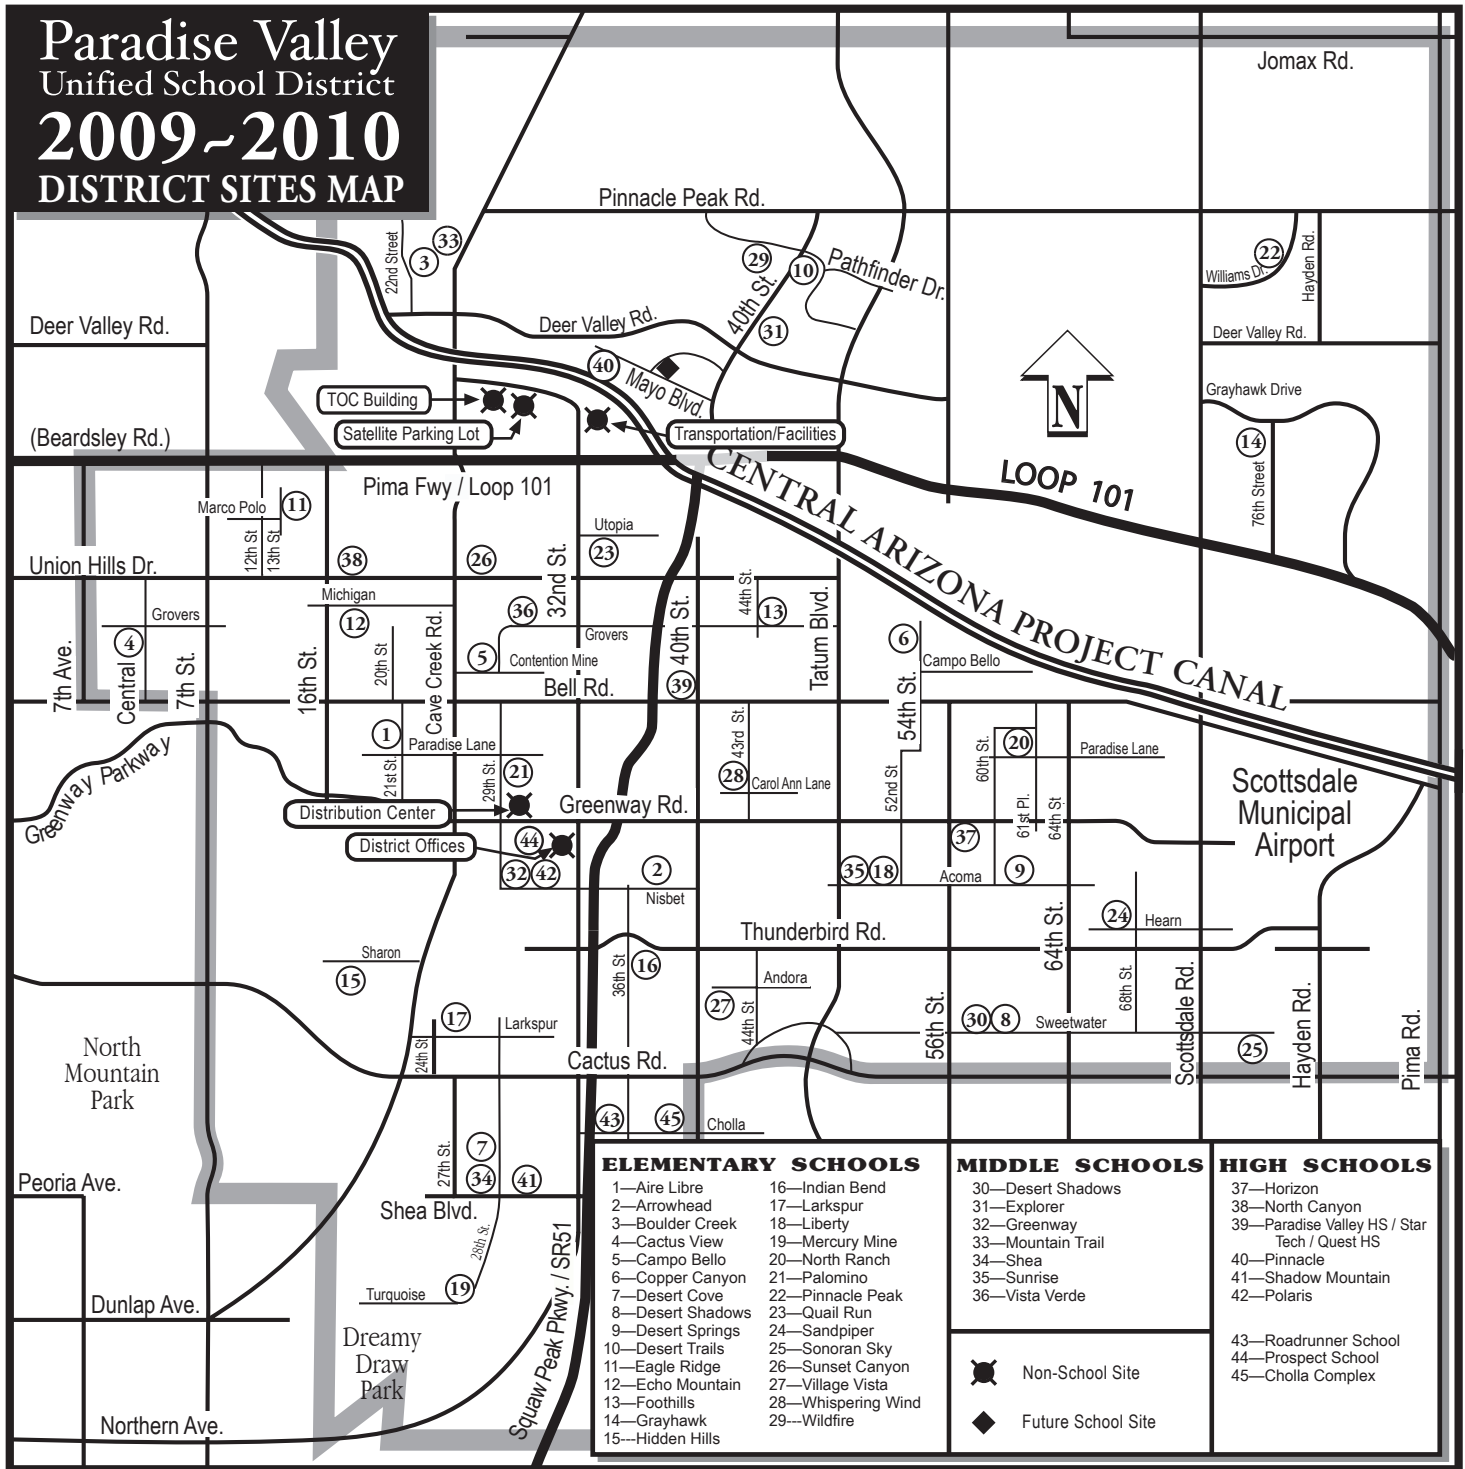

Paradise Valley Unified School District 2009~2010 DISTRICT SITES MAP

- ELEMENTARY SCHOOLS**
- 1—Aire Libre
 - 2—Arrowhead
 - 3—Boulder Creek
 - 4—Cactus View
 - 5—Campo Bello
 - 6—Copper Canyon
 - 7—Desert Cove
 - 8—Desert Shadows
 - 9—Desert Springs
 - 10—Desert Trails
 - 11—Eagle Ridge
 - 12—Echo Mountain
 - 13—Foothills
 - 14—Grayhawk
 - 15—Hidden Hills
 - 16—Indian Bend
 - 17—Larkspur
 - 18—Liberty
 - 19—Mercury Mine
 - 20—North Ranch
 - 21—Palomino
 - 22—Pinnacle Peak
 - 23—Quail Run
 - 24—Sandpiper
 - 25—Sonoran Sky
 - 26—Sunset Canyon
 - 27—Village Vista
 - 28—Whispering Wind
 - 29—Wildfire

- MIDDLE SCHOOLS**
- 30—Desert Shadows
 - 31—Explorer
 - 32—Greenway
 - 33—Mountain Trail
 - 34—Shea
 - 35—Sunrise
 - 36—Vista Verde
-  Non-School Site
 Future School Site

- HIGH SCHOOLS**
- 37—Horizon
 - 38—North Canyon
 - 39—Paradise Valley HS / Star Tech / Quest HS
 - 40—Pinnacle
 - 41—Shadow Mountain
 - 42—Polaris
 - 43—Roadrunner School
 - 44—Prospect School
 - 45—Cholla Complex